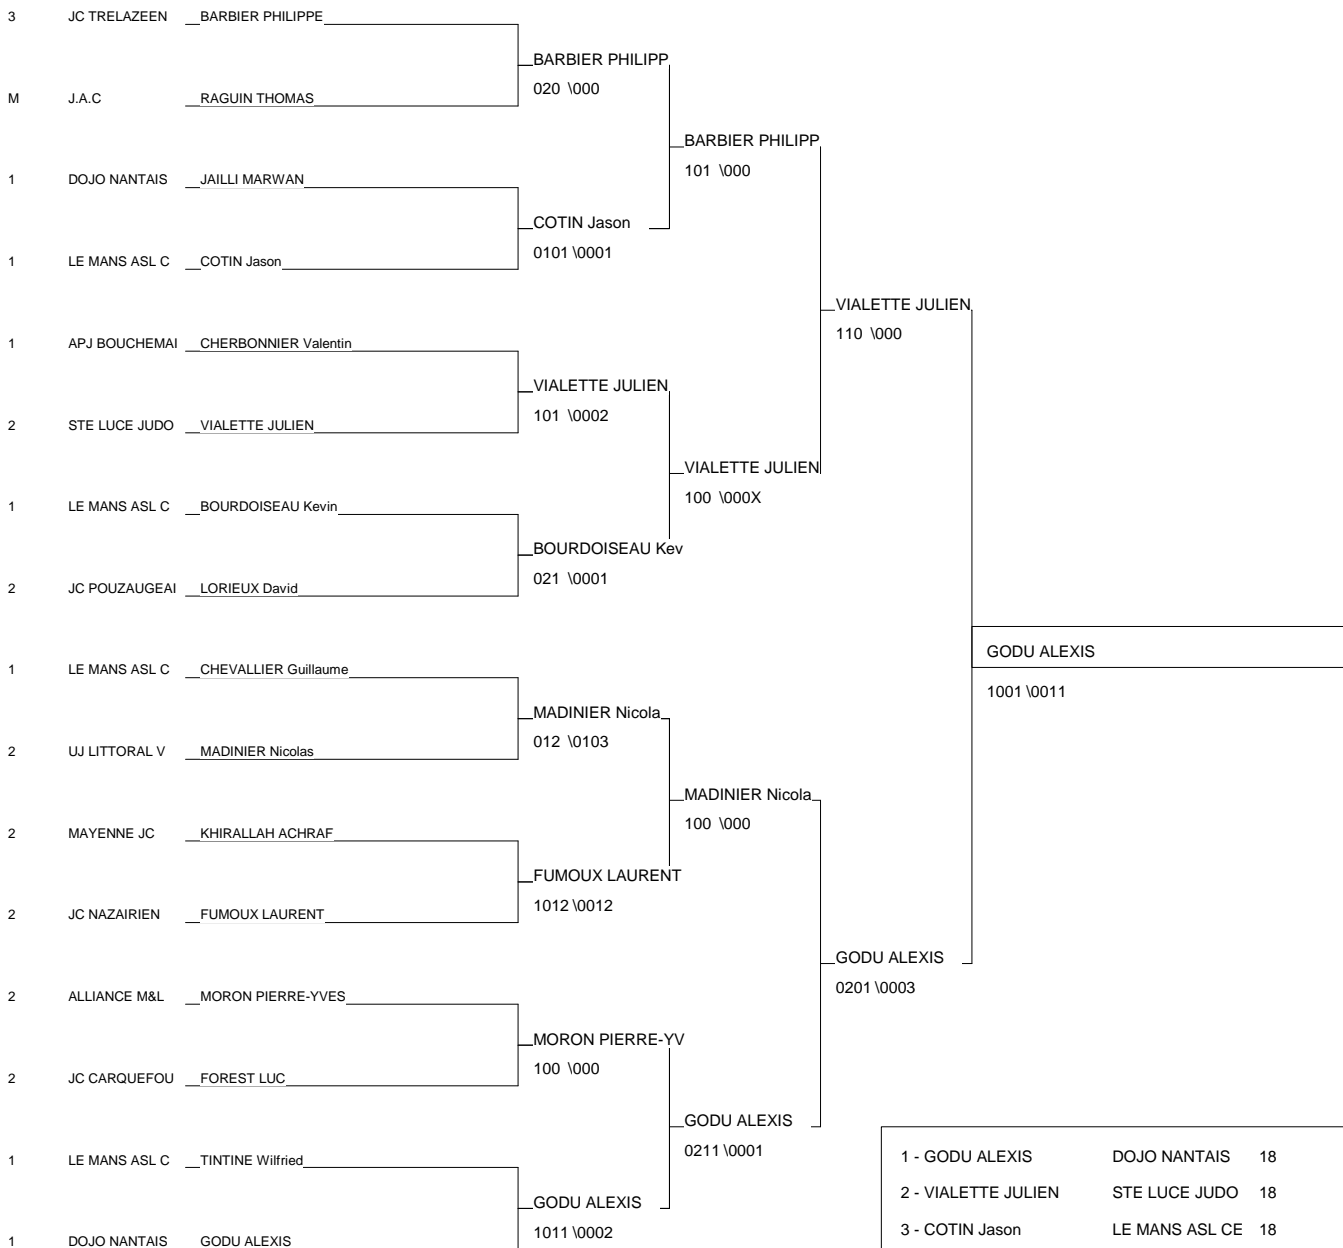

CHAMP. IND. SENIORS 1ère DIV. MASC.

ANGERS 25/03/2012

Cat. -81

Nb. Judokas : 16